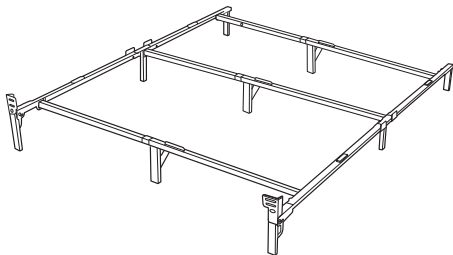

Assembly

Step 7:

Cleaning and Maintenance

Cleaning

- To clean, wipe with a soft, slightly moist cloth.
- Never use corrosive detergents, wire brushes, abrasive scourers, metal or sharp utensils to clean the product.

Maintenance

- Store in a cool and dry place away from children and pets, ideally in original packaging.
- Avoid any vibrations and shocks.

Specifications

Model number	Type	Dimensions (W x H x D)	Weight
B07D4BHP6T	9-Leg Support Bed Frame, Full	54 x 7 x 75 in	16.5 lbs
B07D4BD47F	9-Leg Support Bed Frame, Queen	60 x 7 x 80 in	17.2 lbs
B07JZKSPY2	9-Leg Support Bed Frame, King	76 x 7 x 80 in	18.8 lbs