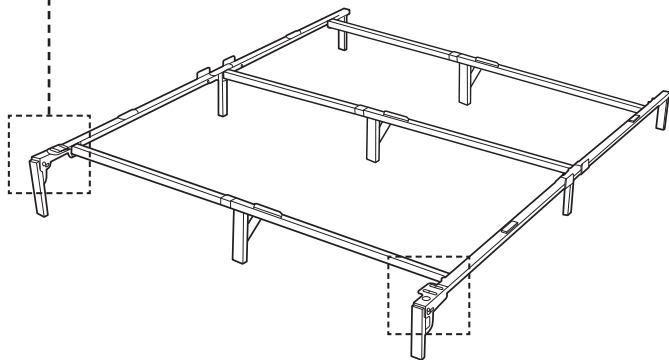

Assembly

Step 6:

English

Español

Français