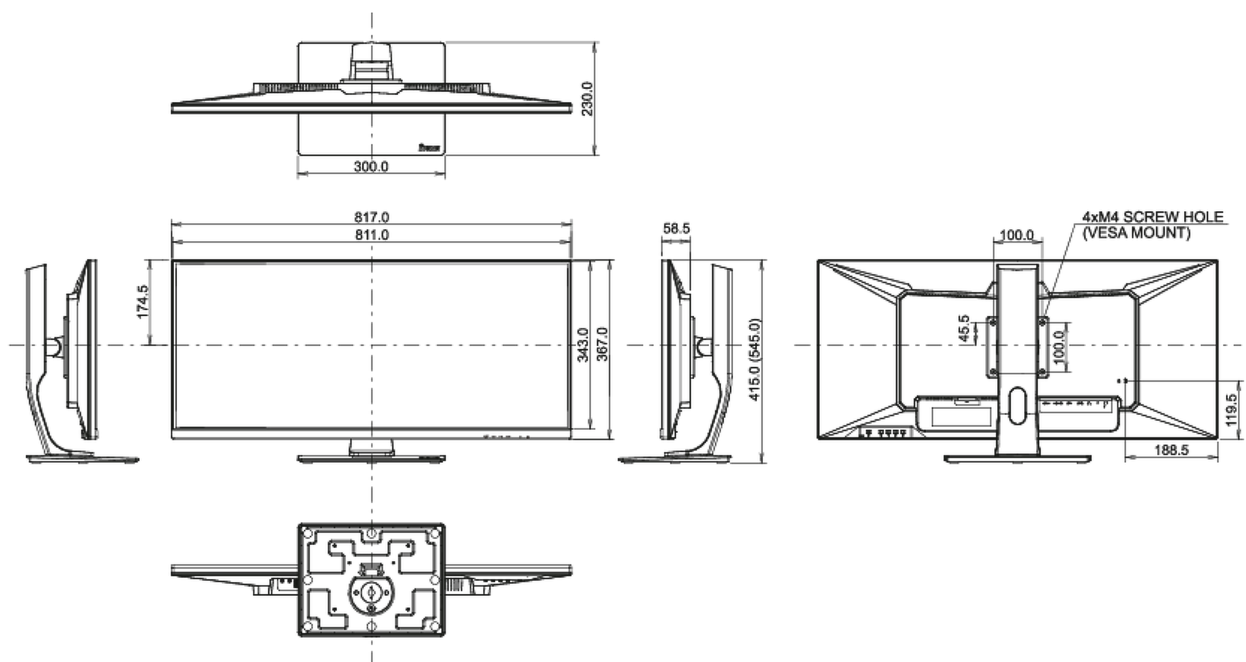

01 DISPLAY CHARACTERISTICS

Diagonal	34", 86.7cm
Panel	ADS-IPS, matte finish
Native resolution	3440 x 1440 @144Hz (4.9 megapixel UWQHD, DisplayPort)
Aspect ratio	21:9
Brightness	350 cd/m ² typical
Static contrast	1000:1 typical
Advanced contrast	80M:1
Response time (MPRT)	1ms
Viewing zone	horizontal/vertical: 178°/178°, right/left: 89°/89°, up/down: 89°/89°
Colour support	16.7mIn 8bit (sRGB: 100%, NTSC: 74%)
Horizontal Sync	30 - 220kHz
Viewable area W x H	799.8 x 334.8mm, 31.5 x 13.2"
Pixel pitch	0.233mm
Colour	matte

04 MECHANICAL

Display position adjustments	height, swivel, tilt
Height adjustment	130mm
Swivel stand	90°; 45° left; 45° right
Tilt angle	22° up; 3° down
VESA mounting	100 x 100mm

05 ACCESSORIES INCLUDED

Product dimensions W x H x D	817 x 415 (545) x 230mm
Box dimensions W x H x D	900 x 460 x 230mm
Weight (without box)	9.7kg
Weight (with box)	12.8kg
EAN code	4948570117185

All trademarks and registered trademarks acknowledged. E & O E. Specification subject to change without notice. All LCD's comply with ISO-9241-307:2008 in connection with pixel defects.