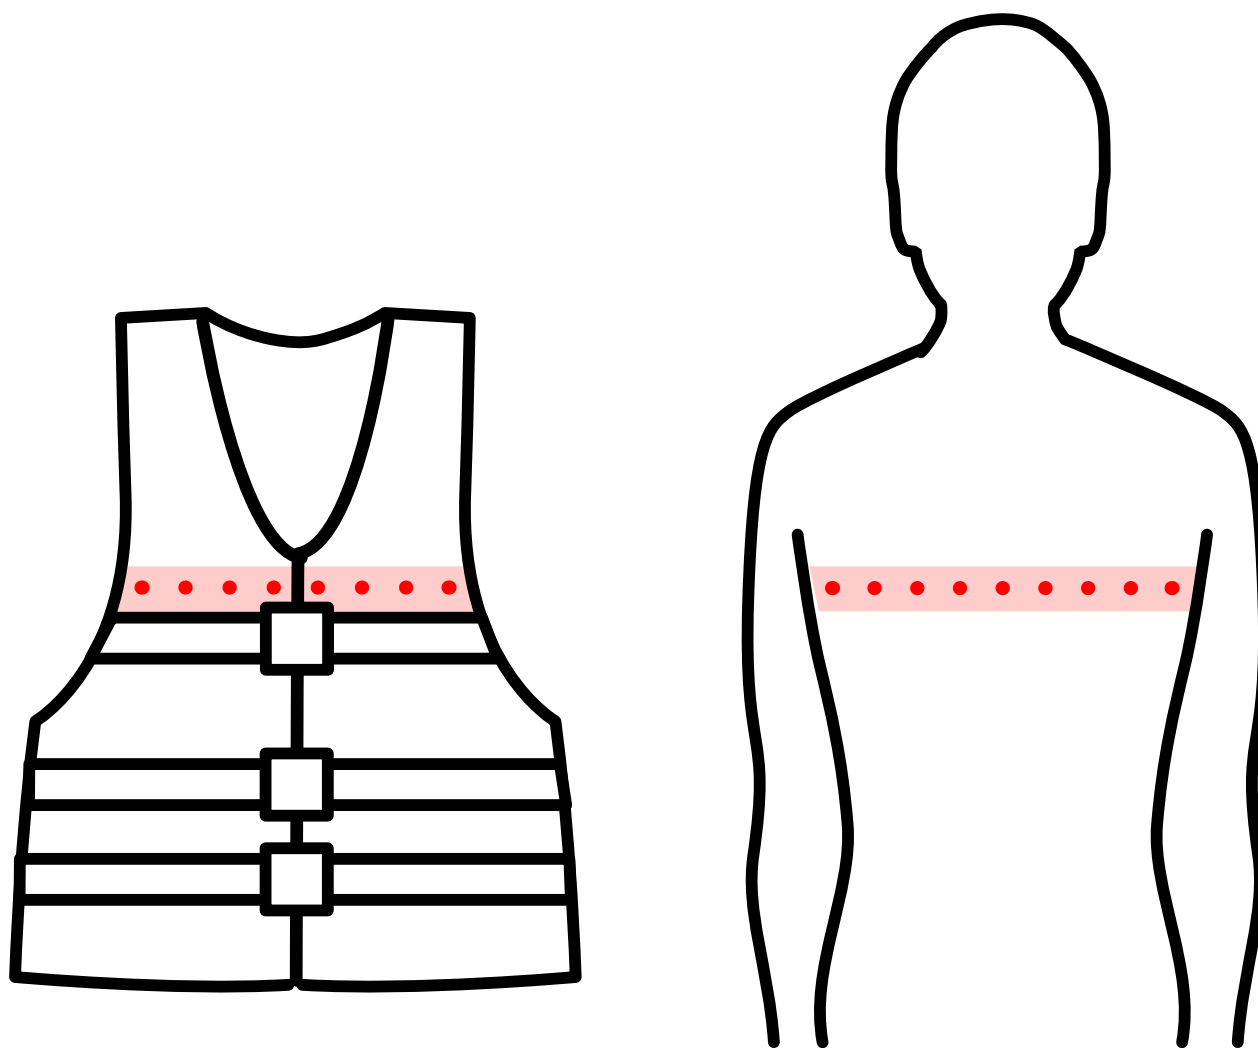

# UNIVERSAL (OPEN SIDE) LIFE JACKET

## SIZE CHART

	SIZE RANGE	CHEST SIZE	USER'S WEIGHT
<b>UNIVERSAL (OPEN SIDE) LIFE JACKET</b>	TYPE II	30-52 in	>90 lbs
	SUPER LARGE TYPE II	50-60 in	>90 lbs

**AIRHEAD®**