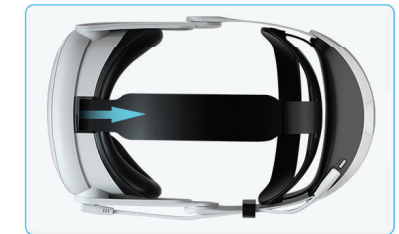

Install the TPU Head Pad
The 2 band Plug into The 1

Step2

Lock the Band as Picture

Step3

Install the top head padding

Step4

Plug in the charging cable

Package Include