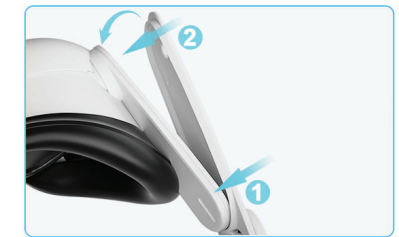

Note: First using, Suggest Charging Full of The Strap battery!

RoHS CE FC
Made In China

Elite Strap With Battery For Meta Quest 3

Installation Manual

We focus on the best experience and service for VR

Step1

Install the TPU Head Pad
The 2 band Plug into The 1

Step2

Lock the Band as Picture

Step3

Install the top head padding

Step4

Plug in the charging cable

Package Include