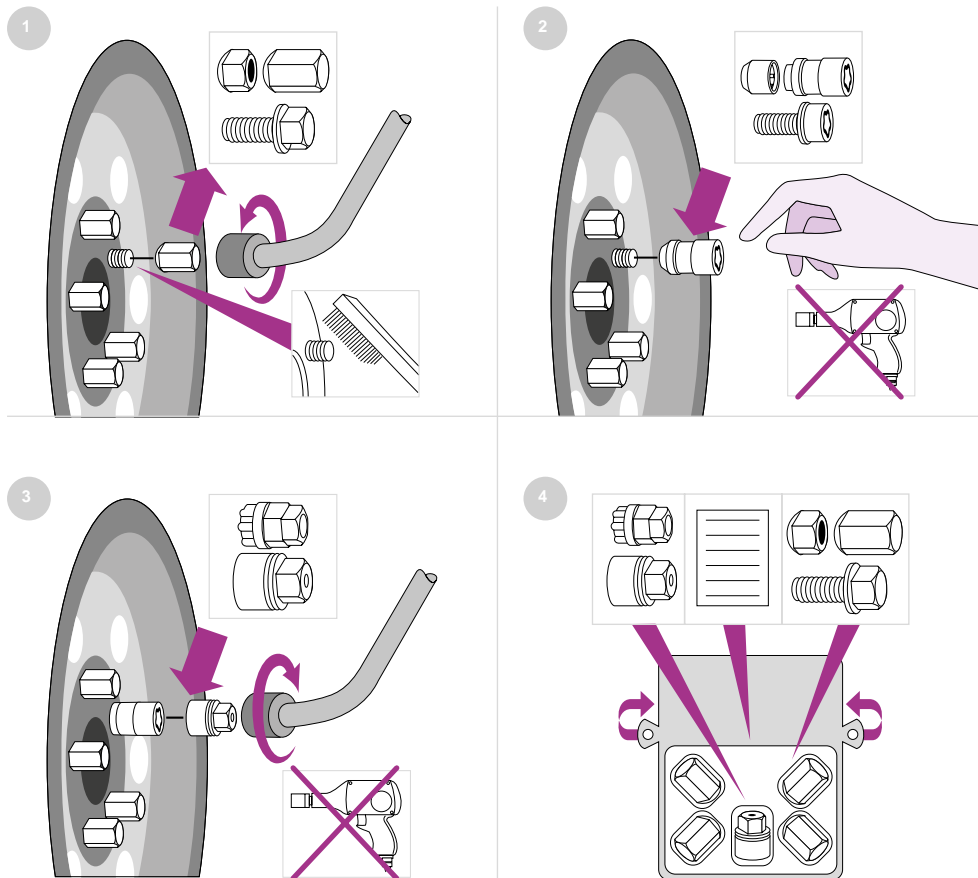

MONTAGEANLEITUNG

1. Entfernen Sie eine original Radmutter/Radschraube von jedem Rad Ihres Fahrzeuges. Bei einem späteren Radwechsel die Radsicherung immer als erste Mutter/Schraube lösen und als letzte Mutter/Schraube montieren.

WICHTIG:

Vor Montage der Radsicherung bitte immer Gewinde, Sitz und Schaft-/Gesamtlänge der/des original Mutter/Bolzens mit der McGard Radsicherung auf Übereinstimmung prüfen!

2. Montieren Sie an jedem Rad von Hand eine McGard Radsicherung. Achten Sie darauf, dass die Codierung Ihres Schlüssels genau in die dafür vorgesehene Codierung der McGard Radsicherungen einrastet.
3. Ziehen Sie danach jede McGard Radsicherung mit Hilfe des mitgelieferten Schlüssels und eines Drehmomentschlüssels bis zu dem in Ihrem Fahrzeughandbuch angegebenen Drehmoment fest, indem Sie axialen Druck auf den Drehmomentschlüssel ausüben um ein Abrutschen oder Verkanten des mitgelieferten Schlüssels zu vermeiden. Drehen Sie das Rad von Hand, um zu prüfen, ob es frei dreht und keine Beeinträchtigung entstanden ist.

HINWEIS:

Verwenden Sie keinen Schlagschrauber, da dieser die/den McGard Radsicherung/Schlüssel sowie Teile des Fahrzeugs beschädigen kann. Bitte nach den ersten 50 km Fahrt die McGard Radsicherung mit einem Drehmomentschlüssel und dem im Fahrzeughandbuch angegebenen Drehmoment nachziehen.

4. Um für einen Radwechsel Ihren Schlüssel zur Verfügung zu haben, empfehlen wir Ihnen Ihren Schlüssel, die original Muttern/Bolzen Ihres Fahrzeugs, sowie diese Montageanleitung (mit Ihrer persönlichen Codenummer) in der wiederverschließbaren Verpackung an einem sicheren Ort in Ihrem Fahrzeug aufzubewahren.