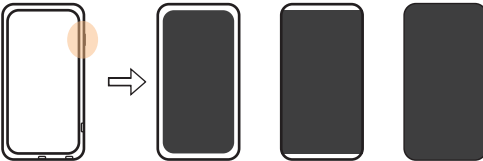

## 3. Magnetic Attachment Instructions

- 1) Align the back of the device with your phone's back cover, ensuring the magnetic strip faces the center.
- 2) If the magnetic attachment is weak: Check if your phone case is too thick or made of non-magnetic material.
- 3) For stronger adhesion: Attach the included magnetic sheet to your phone or case, then align the device with the plate.

### 1) Device Not Working

A. Ensure the cable is connected to the **data interface** (located at the bottom center of the device), not the charging/audio port.

B. Restart your phone or reconnect the cable.

### 2) Adjusting Screen Aspect Ratio

Short-press the MFB key to cycle through three modes: 1:1, Reduced Horizontal, and Full Screen.