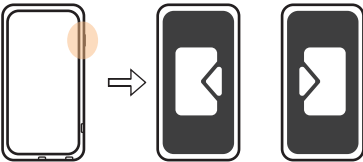

4) Even After Charging, It Cannot be Turned on

Our device has no separate switch button or built-in battery, offering plug-and-play convenience and ease of use.

For technical support related to the TF39 monitor, contact our support team at **ttq-vip@outlook.com**. Guaranteed response within 24 hours.