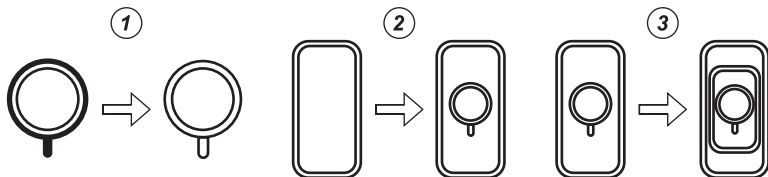

### How to confirm your phone's interface type:

Check the charging port's shape. An oval-shaped port indicates a USB-C interface; a narrow, rectangular port indicates a Lightning interface.

USB-C interface devices

## 3. Magnetic Attachment Instructions

- 1) Align the back of the device with your phone's back cover, ensuring the magnetic strip faces the center.
- 2) If the magnetic attachment is weak: Check if your phone case is too thick or made of non-magnetic material.
- 3) For stronger adhesion: Attach the included magnetic sheet to your phone or case, then align the device with the plate.