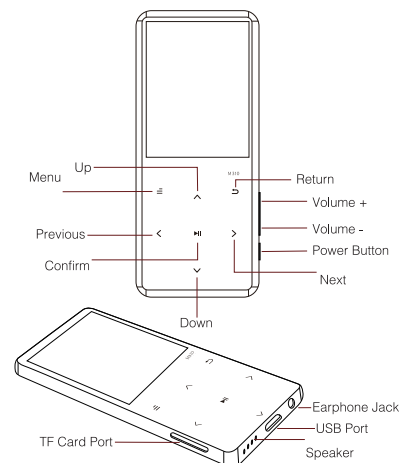

Instruction

Key Function Introduction:

Thank you for purchasing our product, you are welcome to share your feeling.
☺ Satisfied: Share your happy shopping experience with your friends and family.
☹ Unsatisfied: Contact us via email and we will try our best to solve your problem to your satisfaction.

Basic Functions:

- Music playback: Support MP3, WMA, OGG, APE, FLAC, WAV format playback
- Video playback support: support AMV, AVI (requires conversion tool to convert)
- Record
- Radio
- Picture browsing: support JPEG, BMP format browsing
- E-book reading
- Folder
- Alarm clock
- Stopwatch
- Bluetooth function
- Settings
- Support TF card
- Input voltage: DC5V ~...1000 mA

Function Description:

Turn on/off machine

Long press the power button to shut down in the power on

state, long press to boot in the power off state. When the system's idle time reaches to the shutdown time that the user has set, the player automatically shuts down.

Note: This function does not work when the player is connected to a PC or charged.

Low battery

When the battery is low, the player prompts low power once, then automatically shuts down to standby state. Do not reboot at the moment, please charge in time.

Connect to PC

Connect the PC to the player with the supplied USB cable, and the PC will prompt the removable disk, then select the appropriate file to copy.

What should do if the connection is not displayed? Check if the interface is well connected. Have a try to use another USB cable, maybe it's the problem of USB cable.

Music

Select the music menu and press **▶** to confirm. Press the < key and > key to switch between up and down songs, press **▶** to select the option, **↵** key returns to the

previous menu, and press **≡** key pops up the setup menu.

How to download music:

You need to connect the device with your PC, use the usb cable we offer you, then you can see the removable disk in your PC, you can download the music to your PC then transfer the music to the removable disk.

How to set playback mode:

In the song playback interface, click **≡** to enter "Play mode" you can set your playback mode as you like.

Video

Select the video menu, press **▶** to enter the video, and select the ^ file up and v file down, press **▶** to confirm, enter the video playback interface, press **↵** to exit.

Note: It needs conversation tool to convert, please contact us via email, we will send conversation tool to you..

Recording

Select the recording menu, press **▶** to enter the recording, press **▶** to start recording, press **▶** to pause the recording, and press **↵** to exit.

Note: Recording file is in the folder RECORD

Radio

Select the radio menu, press **▶** to enter the radio, press **≡** to pop up the menu, auto-tune, manual tune, preset radio save to preset, clear preset. Press **▶** to confirm and press **↵** to exit.

Note: When you listen to FM radio, please remember to plug in the earphone and use it as an antenna.

When the FM radio signal is in bad reception: Please adjust the direction of the player and the environment. Elongated earphone cable. Check whether is interfered by electronic equipment nearby.