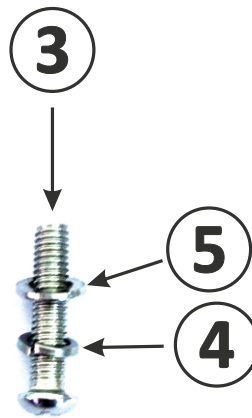

ROYAL VELVET SET

1. Bakelite Handle 2. Flame Guard

3. Screw

4. Split Washer 5. Flat Washer

To be put near the head of the screw

Assembling Instructions:

Attach the flat portion of flame guard to the handle. Insert the split washer first and then the flat washer onto the screw. Insert the screw into the handle & tighten it with star screw driver.