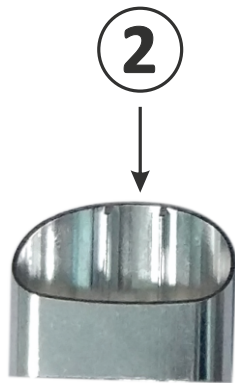

ROYAL VELVET SET

1. Bakelite Handle 2. Flame Guard

3. Screw

4. Split Washer 5. Flat Washer

To be put near the head of the screw

Assembling Instructions:

Attach the flat portion of flame guard to the handle. Insert the split washer first and then the flat washer onto the screw. Insert the screw into the handle & tighten it with star screw driver.