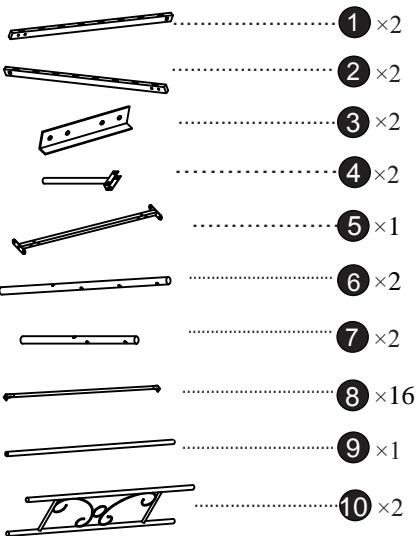

BUTTERFLY-1BK-SI-MS

Bed Frame Installation Manual

Components

Screws&Tools

| | | | |
|---|--|---------|--------|
| A | | M6X15mm | X4 +1 |
| B | | M6X50mm | X10 +1 |
| C | | M8X15mm | X8 +1 |
| D | | M8X35mm | X2 +1 |
| E | | M8X70mm | X4 +1 |
| F | | M6X18mm | X4 +1 |
| G | | | X14+1 |
| H | | | X2 +1 |
| I | | | X4 +1 |
| J | | | X32+1 |
| K | | M4 | X2 |
| L | | M5 | X1 |