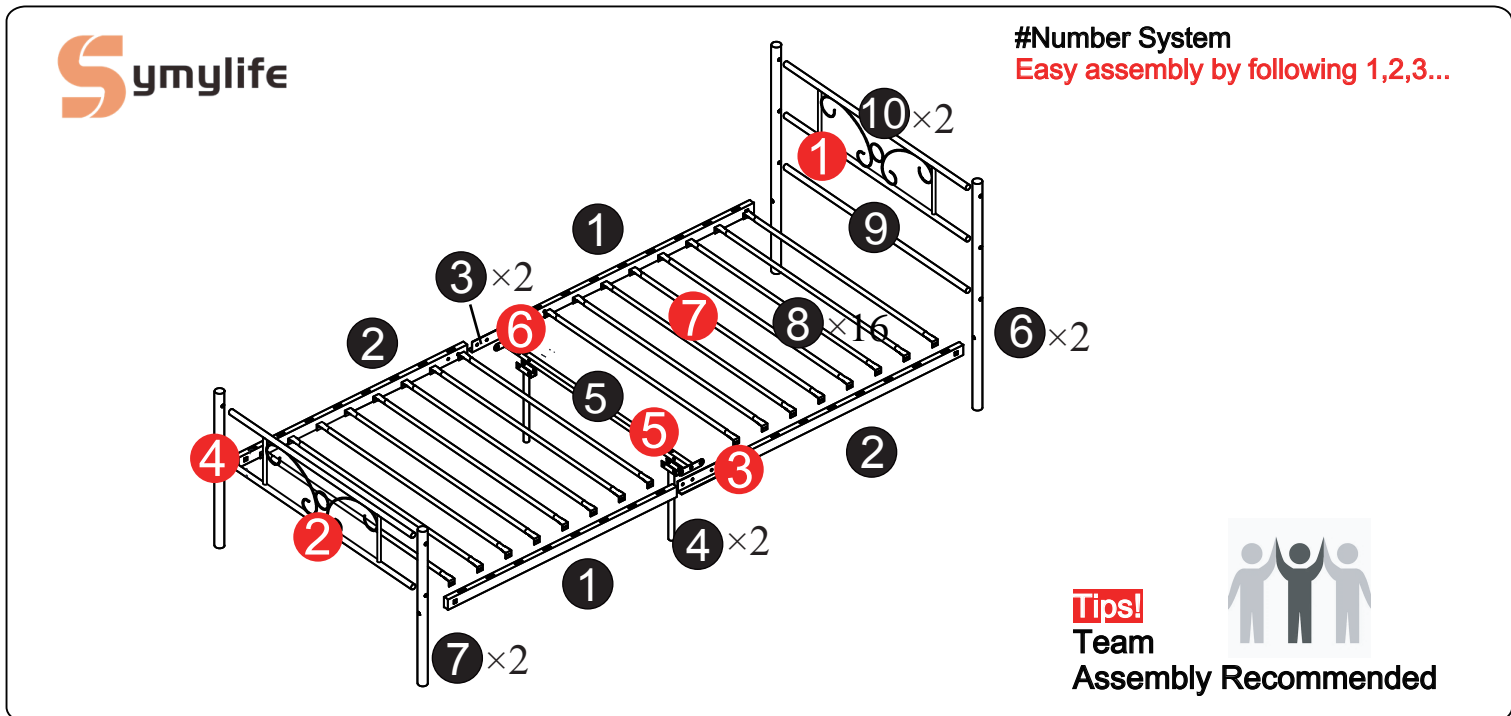

BUTTERFLY-1BK-SI-MS

Bed Frame Installation Manual

Components

Screws&Tools

| | | | |
|---|--|---------|--------|
| A | | M6X15mm | X4 +1 |
| B | | M6X50mm | X10 +1 |
| C | | M8X15mm | X8 +1 |
| D | | M8X35mm | X2 +1 |
| E | | M8X70mm | X4 +1 |
| F | | M6X18mm | X4 +1 |
| G | | | X14+1 |
| H | | | X2 +1 |
| I | | | X4 +1 |
| J | | | X32+1 |
| K | | M4 | X2 |
| L | | M5 | X1 |