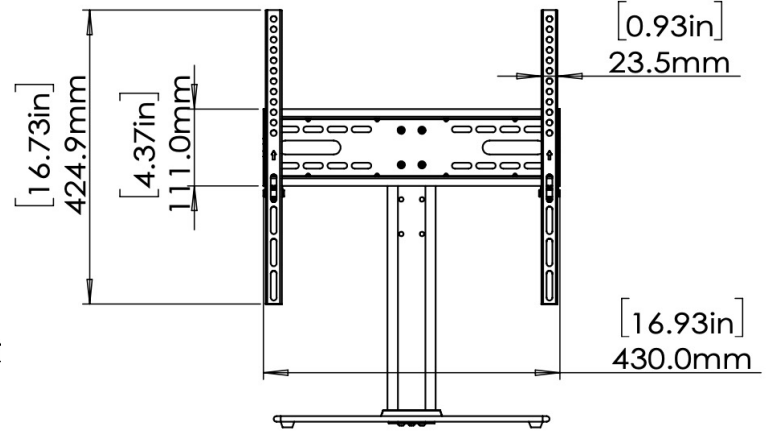

The ERTSM1-01B is a Tabletop TV Stand with safety straps for TV's 40" to 55" with an elegant design, including glass base that will match any décor.

The ERTSM1-01B is a great solution for customers who desire the safety of a wall mount but who prefer the simplicity of a Tabletop TV stand or who don't have the ability to wall mount their TV.

Features

- Included safety straps help prevent TV tip-overs
- 6 different height adjustments allow for optimum TV position and use with soundbars
- Oversized base provides a safe foundation

TV Compatibility

Product Dimensions

VESA Compatibility

Front View

Side View

TV Height Adjustment Range