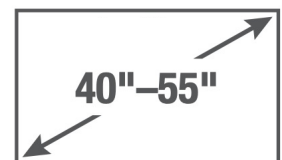

The ERTSM1-01B is a Tabletop TV Stand with safety straps for TV's 40" to 55" with an elegant design, including glass base that will match any décor.

The ERTSM1-01B is a great solution for customers who desire the safety of a wall mount but who prefer the simplicity of a Tabletop TV stand or who don't have the ability to wall mount their TV.

Product Dimensions

VESA Compatibility

Front View

Side View

TV Height Adjustment Range