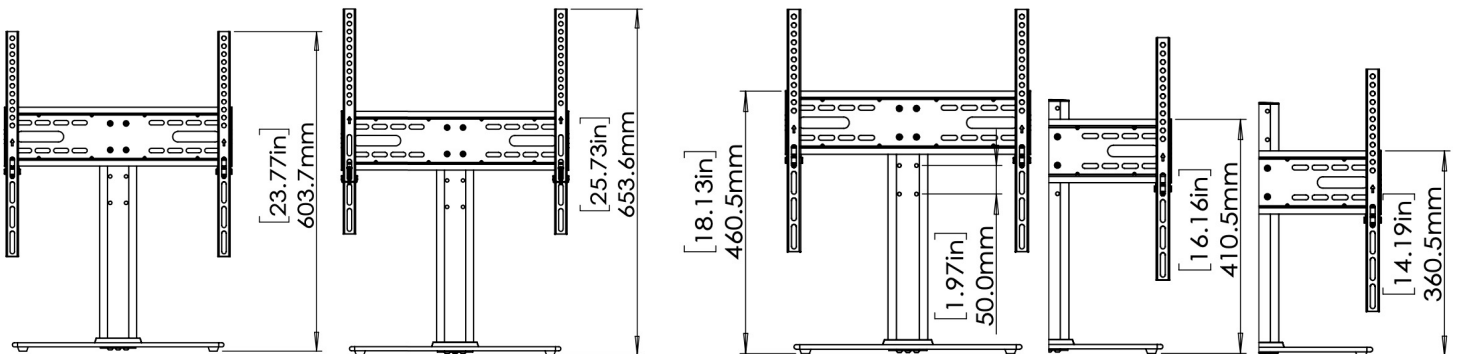

The ERTSM1-01B is a Tabletop TV Stand with safety straps for TV's 40" to 55" with an elegant design, including glass base that will match any décor.

The ERTSM1-01B is a great solution for customers who desire the safety of a wall mount but who prefer the simplicity of a Tabletop TV stand or who don't have the ability to wall mount their TV.

Product Dimensions

VESA Compatibility

Front View

Side View

TV Height Adjustment Range