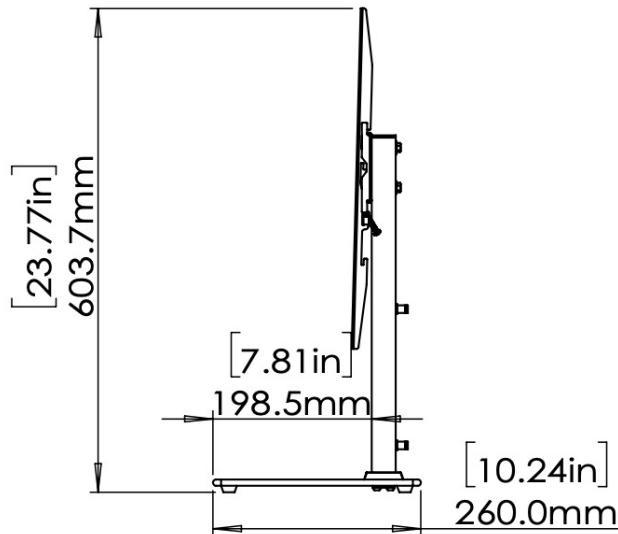

The ERTSM1-01B is a Tabletop TV Stand with safety straps for TV's 40" to 55" with an elegant design, including glass base that will match any décor.

The ERTSM1-01B is a great solution for customers who desire the safety of a wall mount but who prefer the simplicity of a Tabletop TV stand or who don't have the ability to wall mount their TV.

Product Dimensions

VESA Compatibility

Front View

Side View

TV Height Adjustment Range