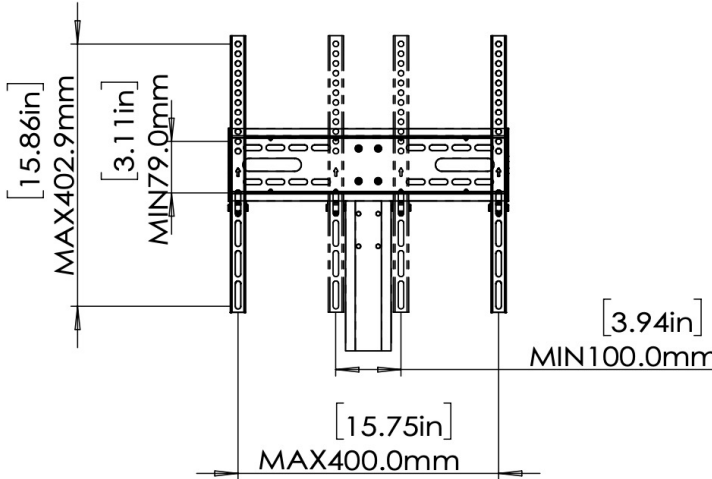

The ERTSM1-01B is a Tabletop TV Stand with safety straps for TV's 40" to 55" with an elegant design, including glass base that will match any décor.

The ERTSM1-01B is a great solution for customers who desire the safety of a wall mount but who prefer the simplicity of a Tabletop TV stand or who don't have the ability to wall mount their TV.

Features

- Included safety straps help prevent TV tip-overs
- 6 different height adjustments allow for optimum TV position and use with soundbars
- Oversized base provides a safe foundation

TV Compatibility

Product Dimensions

VESA Compatibility

Front View

Side View

TV Height Adjustment Range