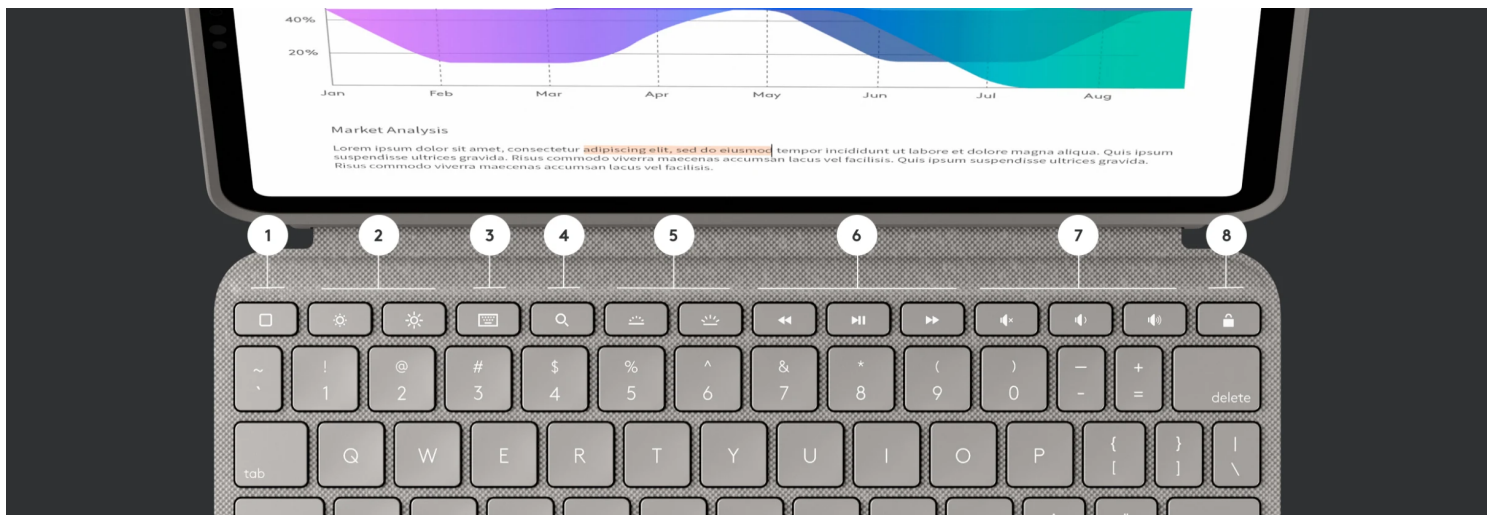

FULL ROW OF SHORTCUT KEYS

Forget hunting through on-screen menus for common functions. Combo Touch gets it done with a full row of iPadOS® shortcut keys.

Adjust volume and media controls, key brightness levels, and more with one-tap access.

1 - Home: go to home screen

2 - Screen

Brightness: adjusts brightness down or up

3 - Onscreen

Keyboard: shows/hides the onscreen keyboard

4 - Search: brings up iPadOS search field

5 - Key Brightness: adjusts key backlighting down or up

6 - Media Controls: Back, Play/Pause, Forward

7 - Volume Controls: Mute, Volume down, Volume up

8 - Screen on/off: locks iPad screen