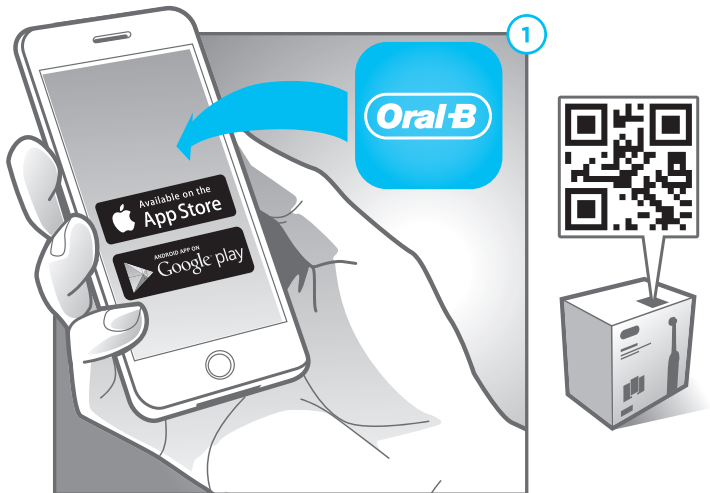

## GENIUS

9000

designed by BRAUN

 **Bluetooth®**  
SMART

**Oral-B®**

GENIUS

9000 designed by BRAUN

3