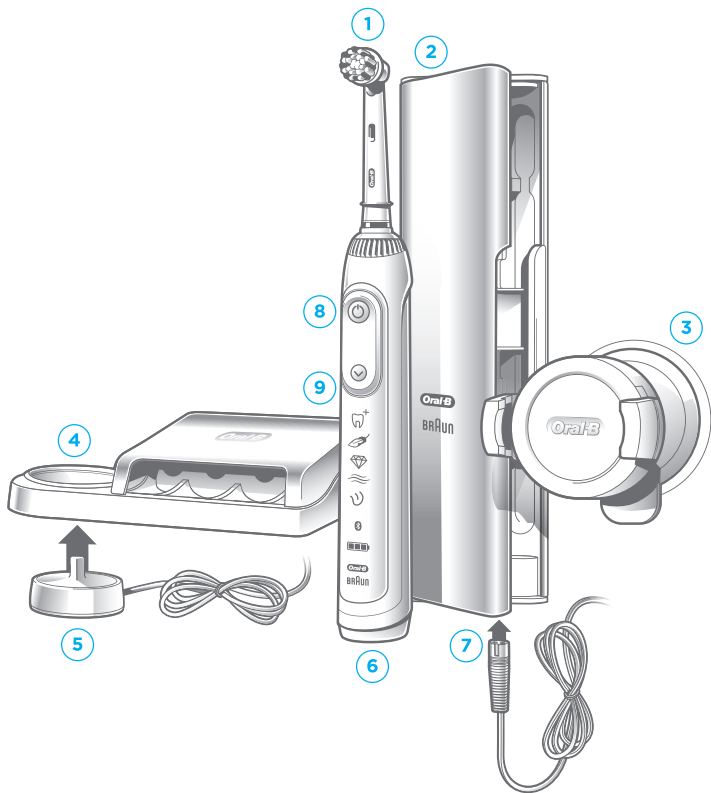

## GENIUS

9000

designed by BRAUN

 **Bluetooth®**  
SMART

**Oral-B®**

GENIUS

9000 designed by BRAUN

3

### Description

- ① Brush head
- ② Charging travel case (depending on model)
- ③ Smartphone holder
- ④ Refill holder
- ⑤ Charging unit
- ⑥ Handle
- ⑦ Smart plug (depending on model)
- ⑧ On/off button
- ⑨ Brushing mode button