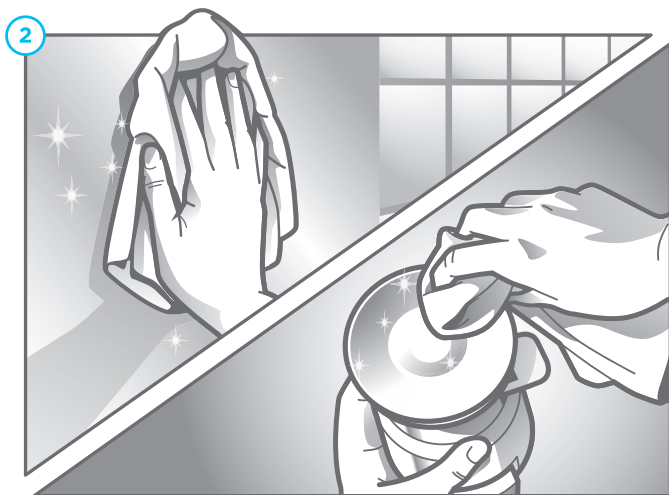

## GENIUS

9000

designed by BRAUN

 **Bluetooth®**  
SMART

**Oral-B®**

GENIUS

9000 designed by BRAUN

3