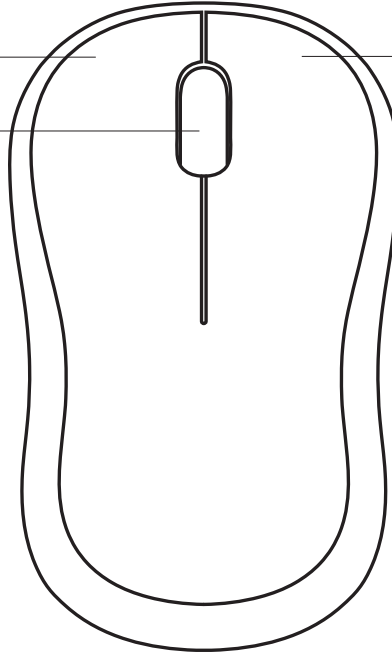

KNOW YOUR PRODUCT

MOUSE FEATURES

Left mouse buttons

Right mouse buttons

Scroll wheel

Press the wheel down for middle button (function can vary by software application)

On/Off slider switch

USB Nano receiver storage