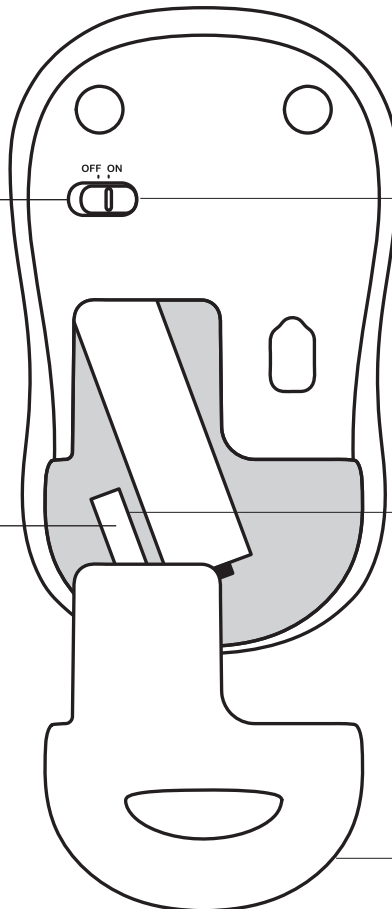

KNOW YOUR PRODUCT

MOUSE FEATURES

Left mouse buttons

Right mouse buttons

Scroll wheel

Press the wheel down for middle button (function can vary by software application)

On/Off slider switch

USB Nano receiver storage