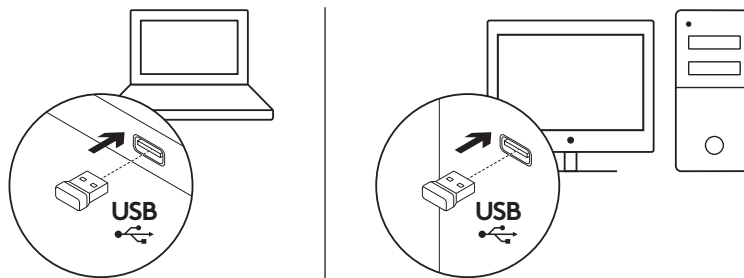

CONNECTING THE KEYBOARD AND MOUSE

www.logitech.com/support/mk270

1