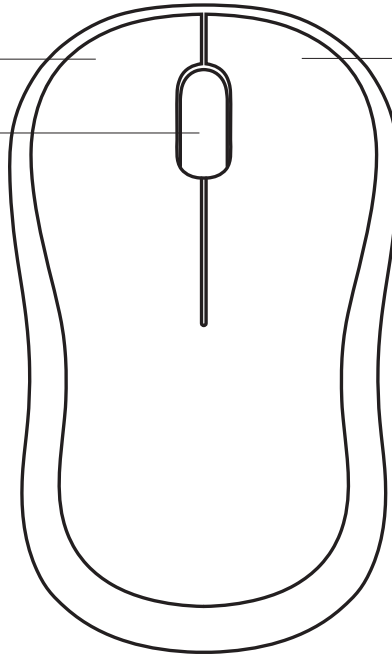

PRODUKT AUF EINEN BLICK

MAUSFUNKTIONEN

Linke Maustaste

Rechte Maustaste

Scrollrad

Drücken Sie das Tastenrad, um die Funktion der mittleren Taste (Funktion je nach Anwendung unterschiedlich) auszuführen.