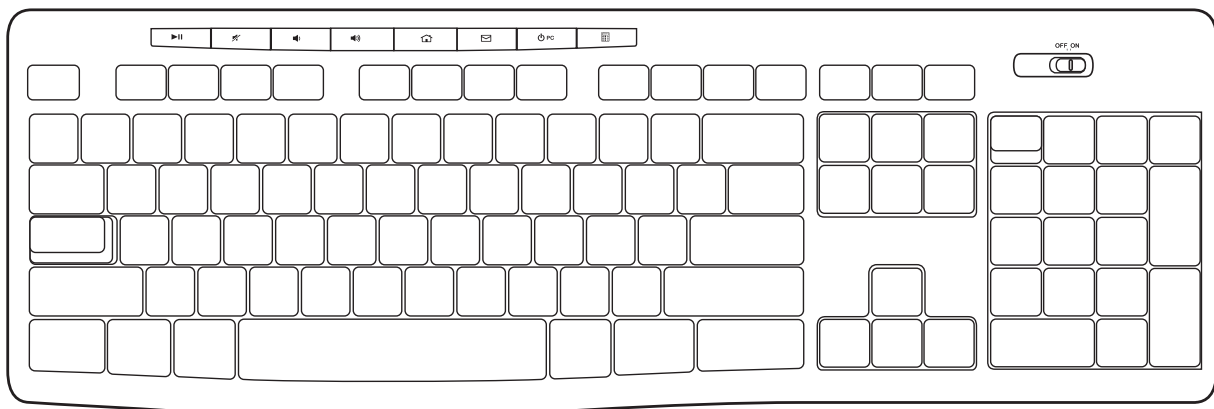

KEYBOARD FEATURES

Hot keys			
	Play / Pause		Mute volume
	Decrease volume		Increase volume
	Navigate to Internet home		Launch email application
	Place PC in standby mode		Launch calculator