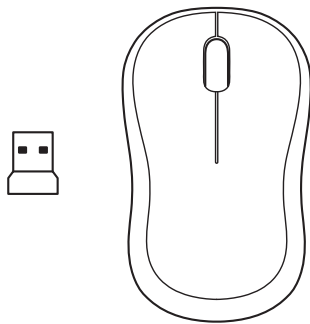

WIRELESS COMBO MK270

Setup Guide

M185