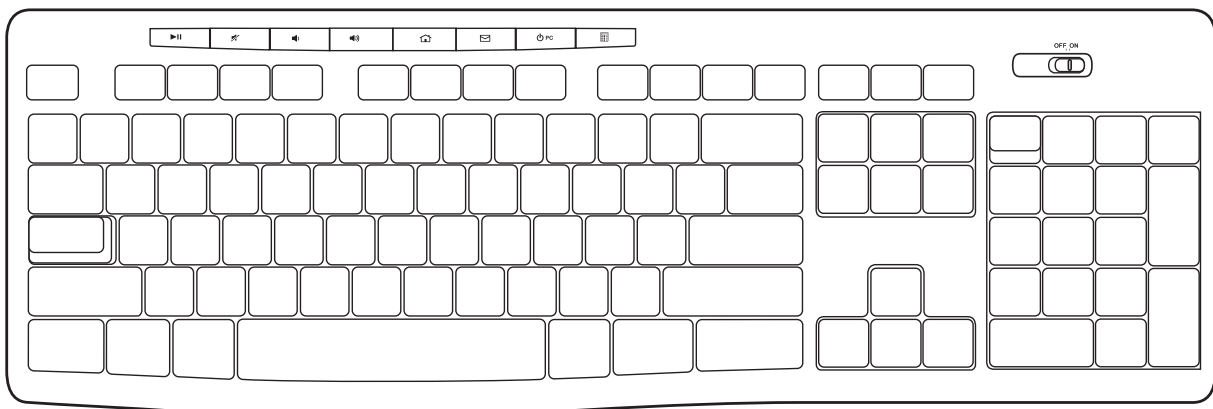

TOETSENBORDFUNCTIES

Sneltoetsen			
	Afspelen/pauzeren		Volume dempen
	Volume verlagen		Volume verhogen
	Naar internetstartpagina navigeren		E-mailtoepassing starten
	Computer in stand-bymodus zetten		Rekenmachine starten