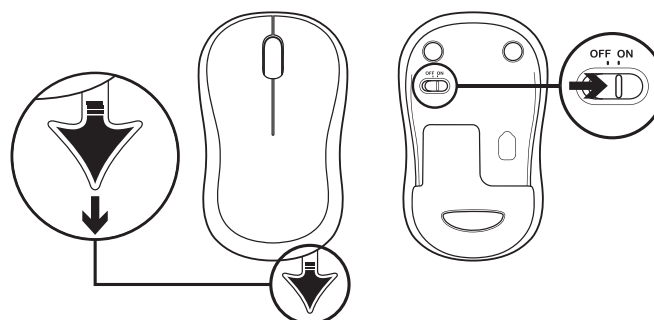

WHAT'S IN THE BOX

1. Logitech K270 Keyboard
2. Logitech M185 Mouse
3. AAA Battery x 2
4. AA Battery x 1
5. USB Nano receiver
6. User documentation

CONNECTING THE KEYBOARD AND MOUSE

www.logitech.com/support/mk270

1

2

3