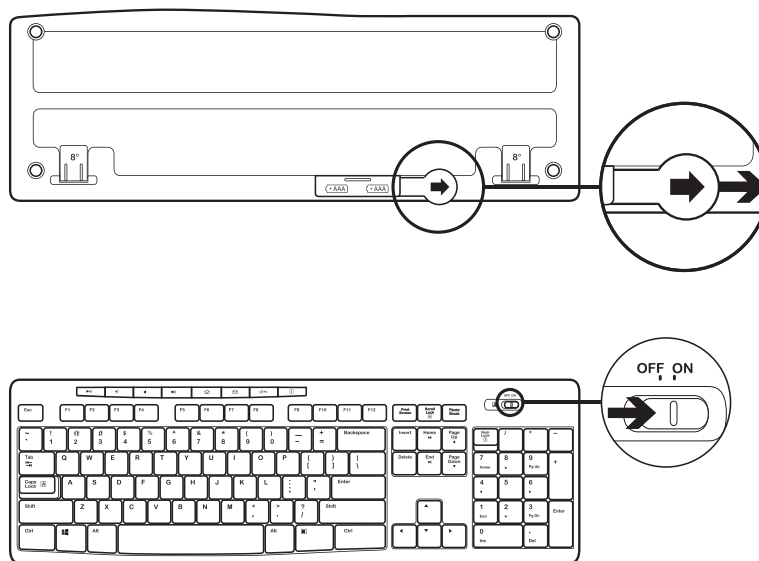

WHAT'S IN THE BOX

1. Logitech K270 Keyboard
2. Logitech M185 Mouse
3. AAA Battery x 2
4. AA Battery x 1
5. USB Nano receiver
6. User documentation

CONNECTING THE KEYBOARD AND MOUSE

www.logitech.com/support/mk270

1

2

3

DIMENSION

Keyboard:

Height x Width x Depth: 22.75mm x 441.53mm x 149mm

Keyboard Weight (With Battery): 495g

Keyboard Weight (Without Battery): 480g