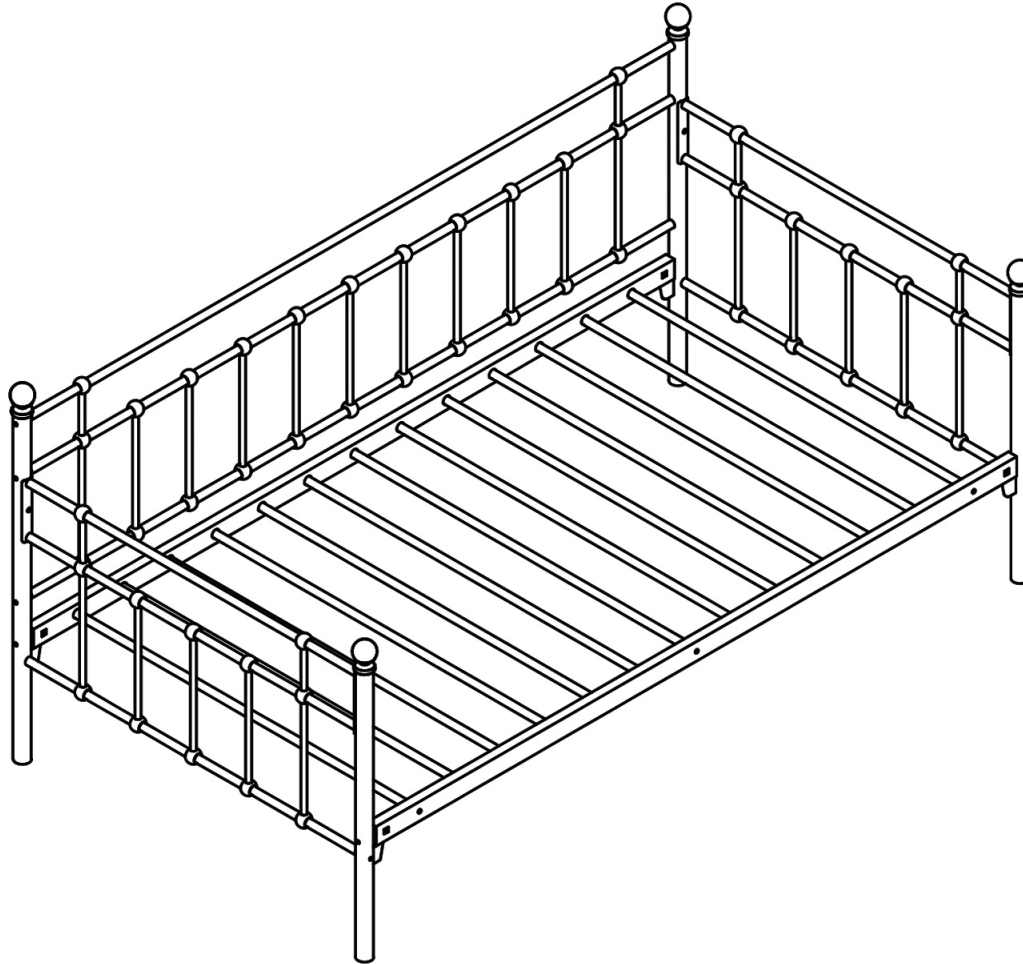

HomeRecommend

MODEL NUMBER : YD631

NOTES:

- The item is only intended to be used indoors. The product must be assembled and used in accordance with the provisions of the manual.
- It is recommended that assembly is undertaken by about 2 adults. Please read assembly instructions before assembly and strictly adhere to each step outlined. Estimated assembly time is 45 minutes.