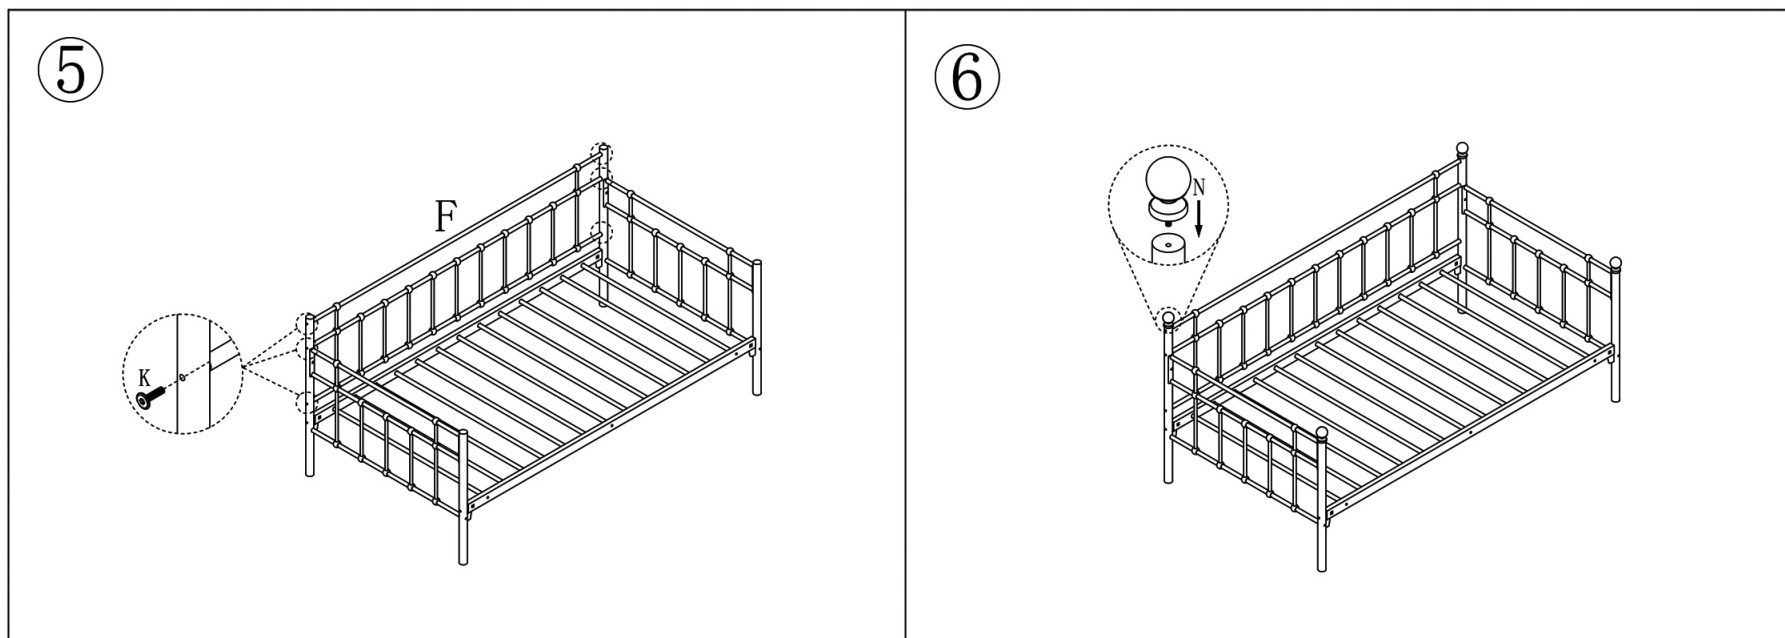

3

ASSEMBLY INSTRUCTION

Warranty Information:

We warranty this product to be free from defects in materials. This warranty covers five years from the date of original purchase.

YUDA HOME FURNISHING CO., LTD

Email: HomeRecommend@hotmail.com